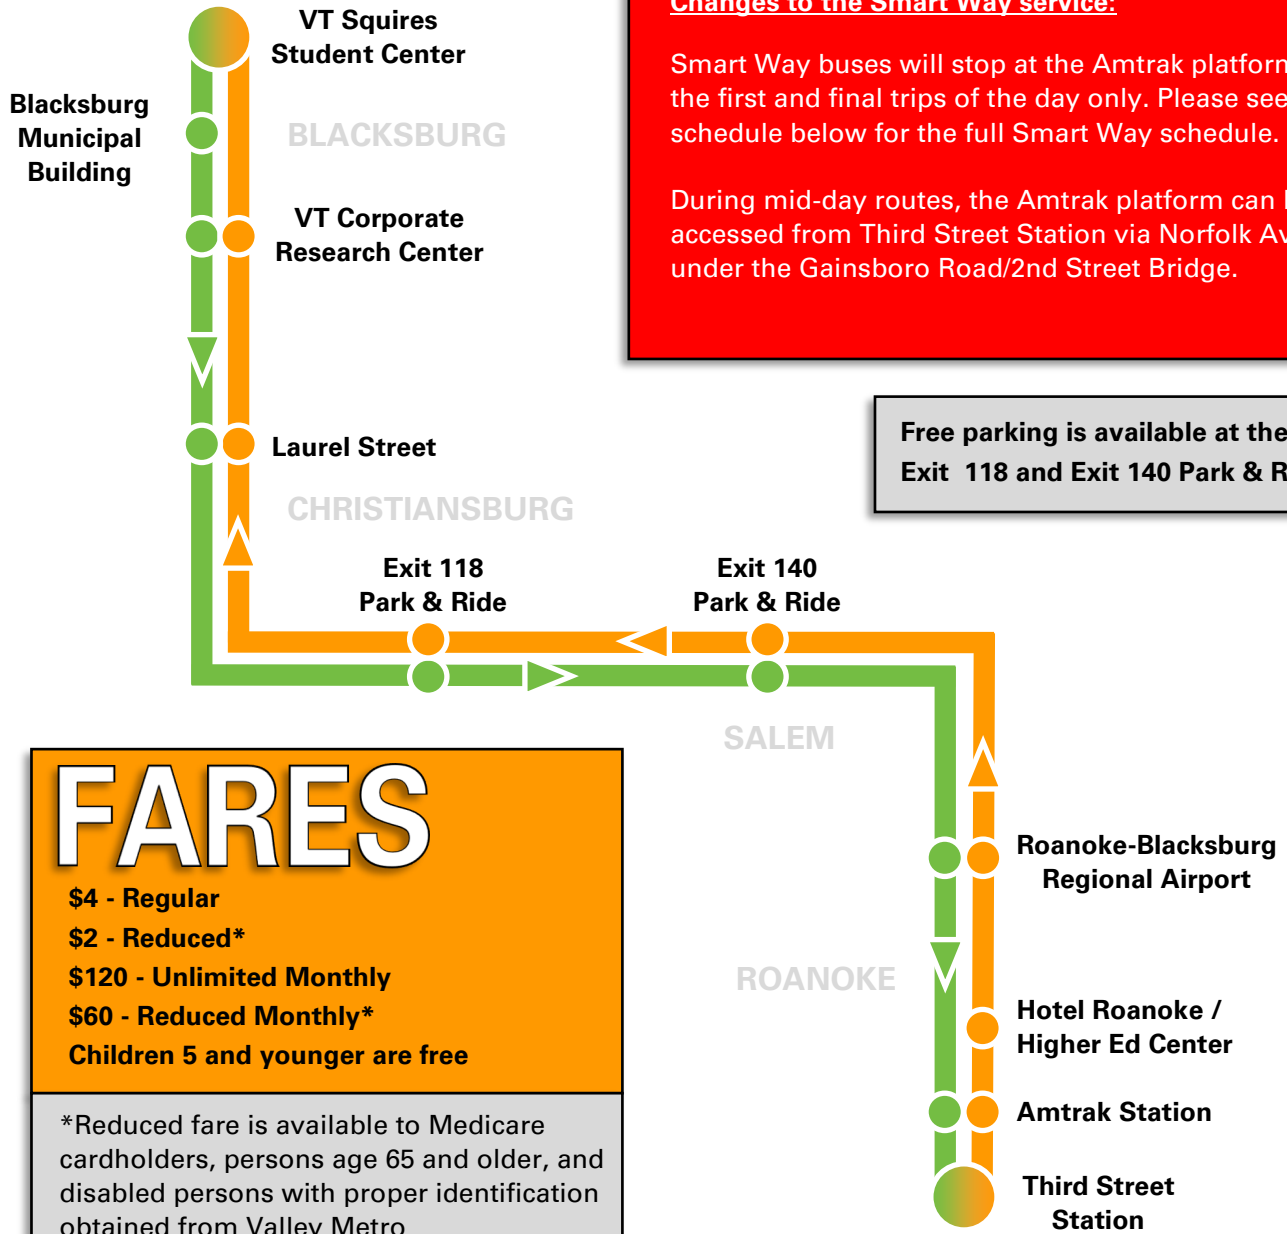

IMPORTANT NOTICE

SMART WAY BUS SCHEDULE
(effective July 11, 2022)

Changes to the Smart Way service:

Smart Way buses will stop at the Amtrak platform on the first and final trips of the day only. Please see schedule below for the full Smart Way schedule.

During mid-day routes, the Amtrak platform can be accessed from Third Street Station via Norfolk Ave under the Gainsboro Road/2nd Street Bridge.

Free parking is available at the Exit 118 and Exit 140 Park & Rides

FARES

- \$4 - Regular
- \$2 - Reduced*
- \$120 - Unlimited Monthly
- \$60 - Reduced Monthly*
- Children 5 and younger are free

*Reduced fare is available to Medicare cardholders, persons age 65 and older, and disabled persons with proper identification obtained from Valley Metro

TRANSIT CONNECTIONS

Blacksburg Transit: Exit 118, Laurel St., Corporate Research Center, Squires Student Center, Blacksburg Municipal Building	Radford Transit: Squires Student Center
Greyhound: Third Street Station	VA Breeze: Exit 118, Exit 140
	Valley Metro: Third Street Station, Airport