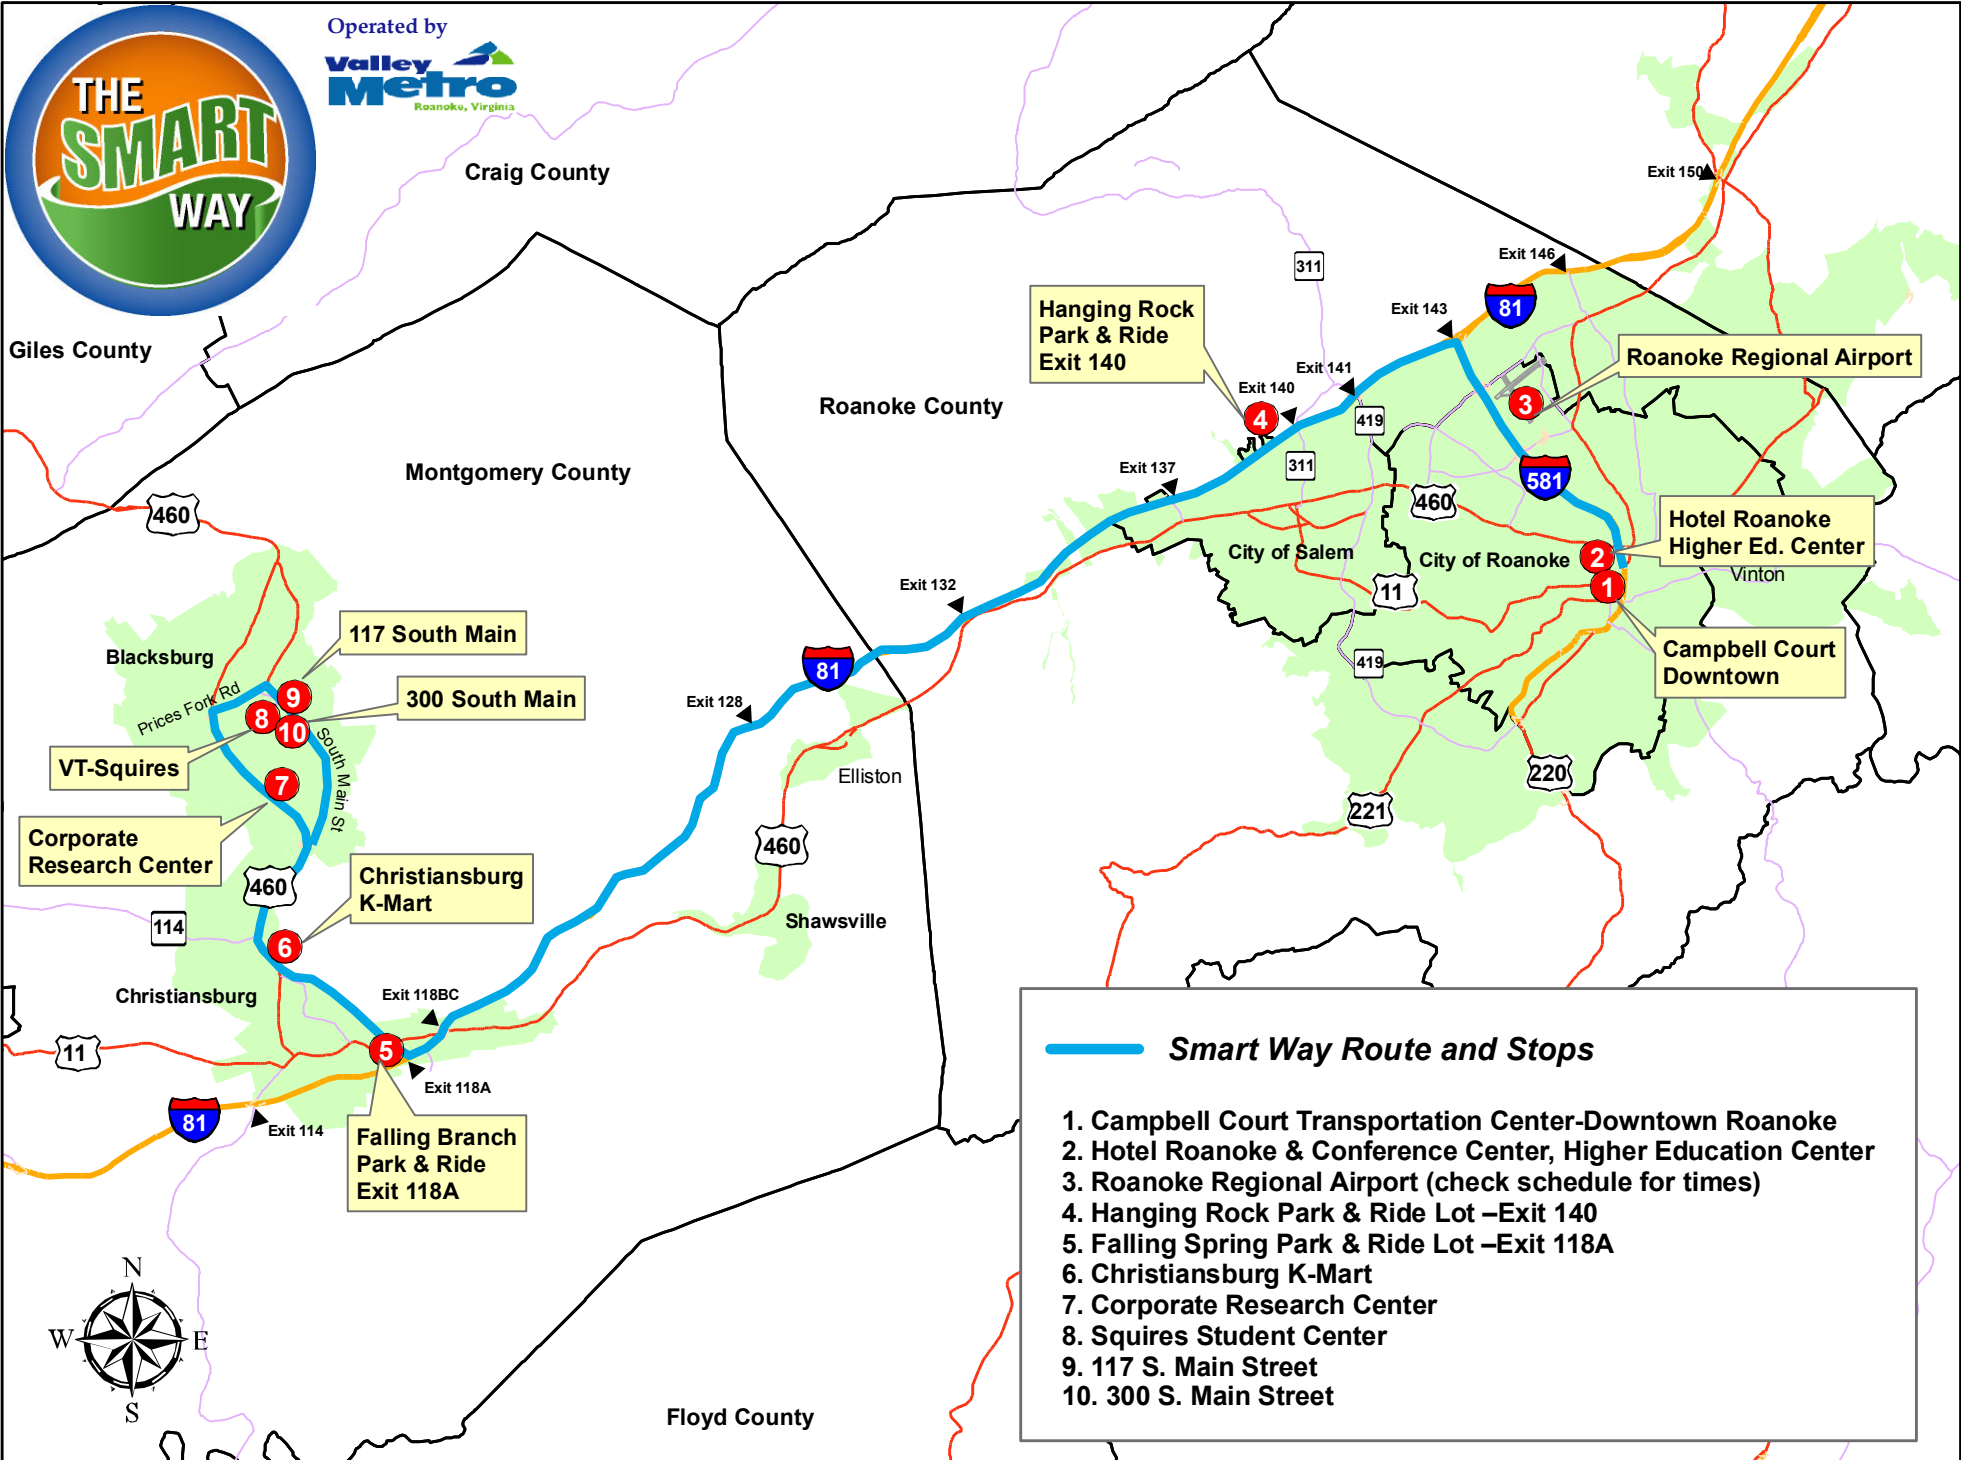

Operated by
Valley Metro
Roanoke, Virginia

- Smart Way Route and Stops**
1. Campbell Court Transportation Center-Downtown Roanoke
 2. Hotel Roanoke & Conference Center, Higher Education Center
 3. Roanoke Regional Airport (check schedule for times)
 4. Hanging Rock Park & Ride Lot –Exit 140
 5. Falling Spring Park & Ride Lot –Exit 118A
 6. Christiansburg K-Mart
 7. Corporate Research Center
 8. Squires Student Center
 9. 117 S. Main Street
 10. 300 S. Main Street